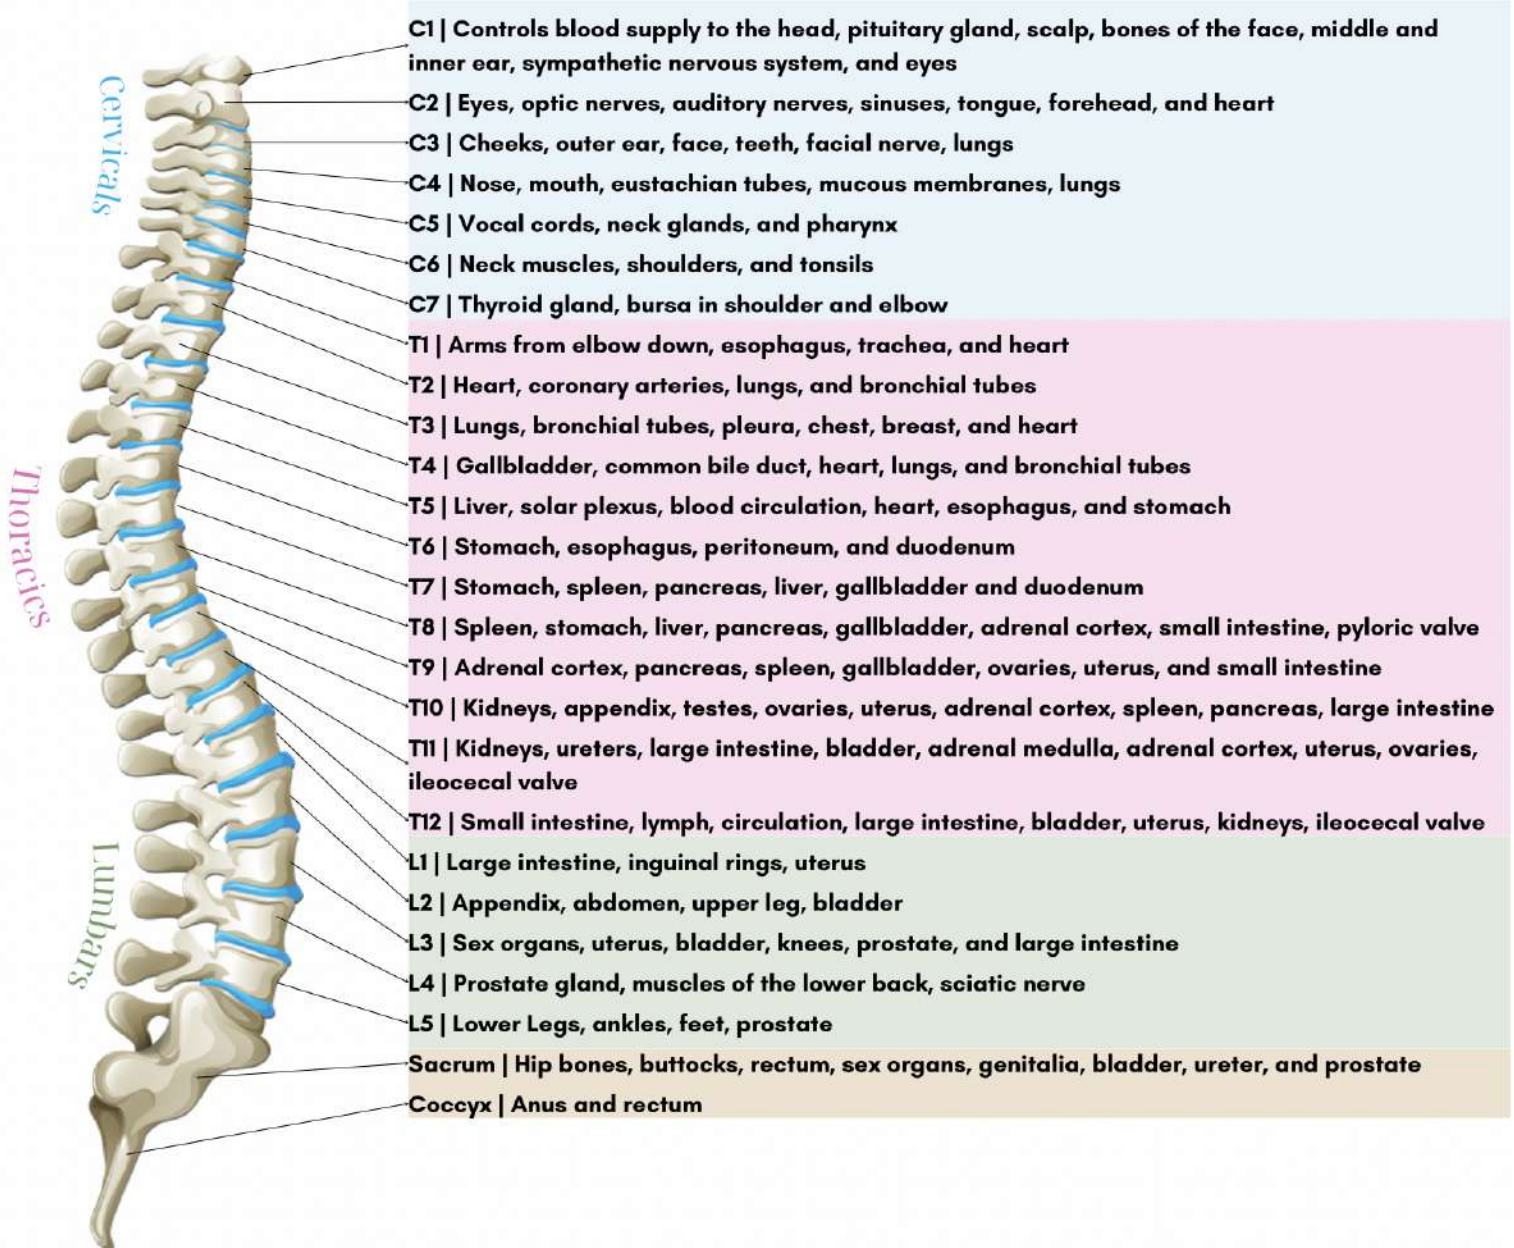

TOPLINE

HUMAN AND ANIMAL
CHIROPRACTIC

SPINAL NERVE FUNCTION

(303) 990-5029

thedocs@topofthelinechiro.com

2420 E. Midway Blvd
Broomfield, CO 80020

@topofthelinechiro